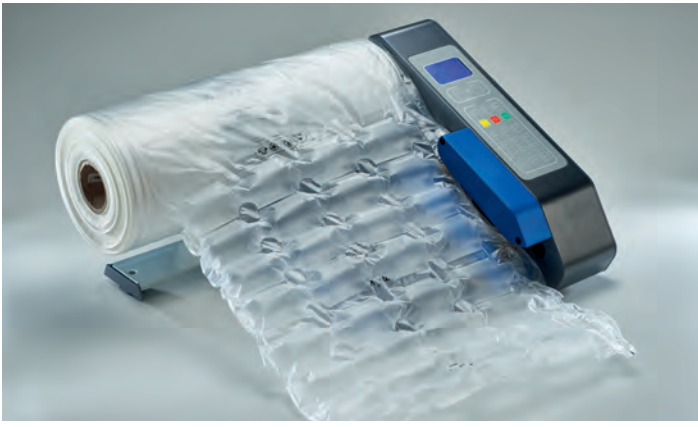

FLÖTER
VERPACKUNGS-
SERVICE GMBH

STATE OF THE ART TECHNOLOGY
CAN LOOK SO GOOD

AirWave1 - the air cushion system 4.0

FLÖTER introduces the next generation of air cushion machines: the AirWave1. Quick, quiet, connected to Bluetooth, modular and cost-efficient. Light at only 5.6 kg, the AirWave1 delivers powerful performance. It supplies up to 4 workstations with reliable air cushions - made in Germany. It is programmable and can be seamlessly integrated into FLÖTER's system technology. Whether small cushions or wide pads, the AirWave1 is a top performer in all categories. The intelligent system features "one-key" technology with a patented outstanding design.

Weight (kg)	5.6
Output (m/min)	8 - 10
Quilt production	yes
Chain production	yes
Film thickness (µm)	12 - 35
Meters/roll (m)	320 - 3000
Standard roll formats in stock	94

EN 2022-05

PILLOWS AND CUSHION PADDING

AirWave1 – flexible and modularly expandable

Your advantages at a glance:

- Modern, premium design
- New ergonomic program functions
- Lock function
- One-key technology
- 4 program locations
- Programmable power-save mode
- 5.6 kg weight
- CE, ETL and RoHS approved
- 8 - 10 m/min. output
- Extremely quiet ≤ 60 dB
- Universal power supply 115-230 volts
- Bluetooth control