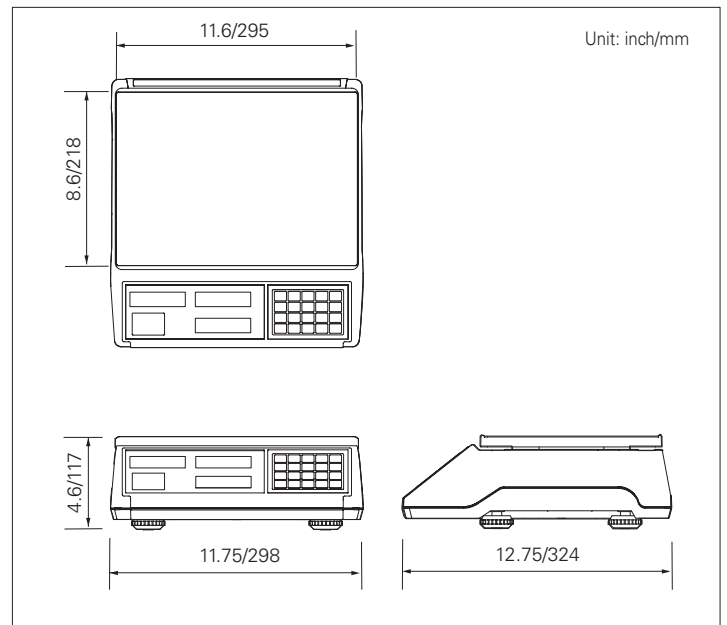

ER Jr | Price Computing Scale

TOTAL WEIGHING SOLUTION™

SPECIFICATIONS

Capacity & Resolution	lb	30 lb - Dual Range 0 - 15 x 0.005 lbs / 15-30 x 0.01lbs
	kg	15 kg - Dual Range 0-6 x 0.002 kg / 6-15 x 0.005 kg
Display Digit	5/6/6 (Weight/Unit Price/Total Price)	
Display Type	LCD	
Operating Temp.	-10° C ~ 40° C / 14° F ~ 104° F	
Power	12V DC Adapter	
	Rechargeable Battery (6V, 3.6Ah)	
Battery Life	Approx. 200 Hours LCD (no backlight)	
Platter Size	11.6 (W) x 8.6 (D)	
Dimensions	11.75 (W) x 12.75 (D) x 4.6 (H)	
Product Weight	9.9 lbs/4.5 kg	
Approvals	NTEP COC#: 10-090	

FEATURES

- 30 lb capacity - dual range
- 3 direct PLU's
- Dual range technology for better accuracy
- AC or battery operated
- Soft touch tactile switch
- LCD display with backlight
- Lb/kg switchable
- Rechargeable battery
- Legal for trade - COC #10-090

Applications

- Candy stores
- Delicatessens
- Farmer's markets

DIMENSIONS

CAS

99 Murray Hill Parkway
East Rutherford, NJ 07073
TEL: (201) 933-9002
FAX: (201) 933-9025
<http://www.cas-usa.com>

Specifications are subject to change for improvement without prior notice.