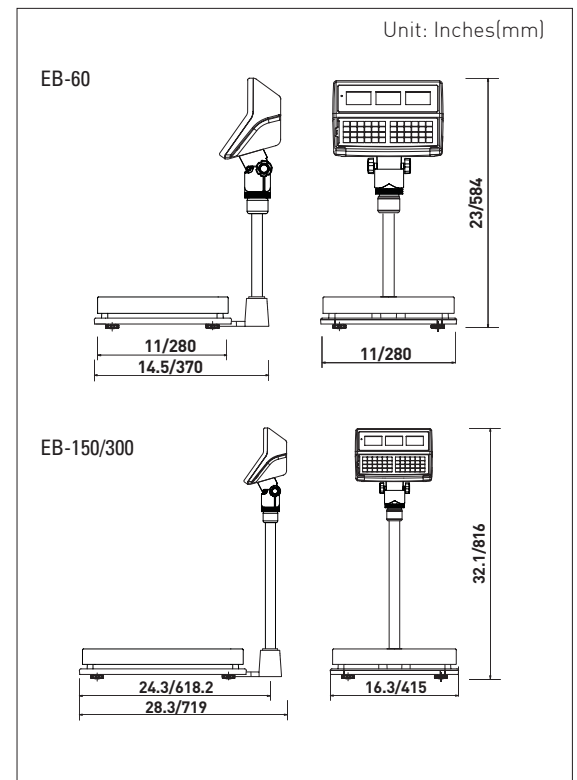

## SPECIFICATIONS

Model	EB-60	EB-150/300	
Capacity (lb/kg)	60 lb / 30 kg	150 lb / 60 kg	300 lb / 150 kg
Resolution	0-30 x 0.01 lbs 30-60 x 0.02 lbs	0-60 x 0.02 lbs 60-150 x 0.05 lbs	0-150 x 0.05 lbs 150-300 x 0.1 lbs
	0-15 x 0.005 kg 15-30 x 0.01 kg	0-30 x 0.01 kg 30-60 x 0.02 kg	0-60 x 0.02 kg 60-150 x 0.05 kg
Display Digits	6/6/6 (Weight/Unit Price/Total Price)		
Display Type	LCD		
Measurement Type	Load Cell		
External Resolution	1/3,000 (Dual Interval)		
Internal Resolution	1/60,000		
Interface	RS-232C		
Platter Size (inch)	11 (W) x 11 (D)	15.75 (W) x 20.5 (D)	
Dimensions (inch)	11 (W) x 14.75 (D) x 23.5 (H)	16.3 (W) x 24.3 (H) x 32.1 (H)	
Operating Temp	-10°C ~ 40°C / 14°F ~ 104°F		
Power	AC Adapter DC 12V Sealed Lead Rechargeable Battery (6V, 5Ah)		
Battery Life	Approx. 200 hours (Backlight Off) 12 hour recharge time		
Product Weight	18.6 lbs / 8.4 kg	13.5 kg	

## DIMENSIONS